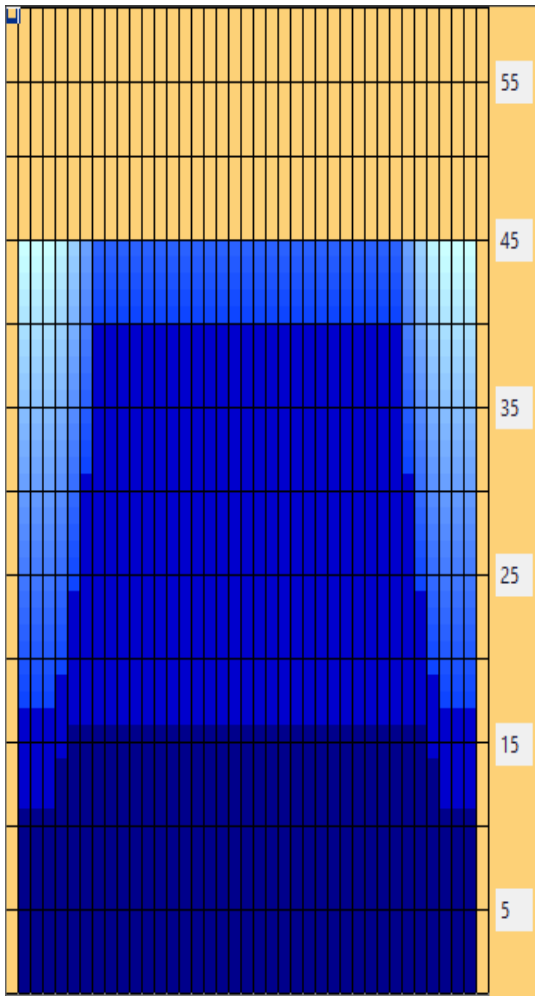

ELITE BOWLERS TOUR

Neptune 45'

EBT Classification: ***Planet Pattern***

Pattern Volume: ***28.70mL @ 50µL***

Ratio: ***1.67 to 1***

Design Year: ***2016***

Description: Long flat sport pattern

Characteristics: Symmetrical, high volume oil pattern

Recommended Attack Area: Varies

Recommended Delivery Speed: Moderately Slow

Equipment: Aggressive balls

Scoring Potential: Low

Difficulty: Hard

The EBT Neptune 45' pattern is a long EBT proprietary pattern with a symmetrical design. Neptune is also a very flat, heavily oiled sport pattern that provides very minimal reaction on the short backend. Neptune requires extreme accuracy in conjunction with matching up with the right equipment and staying ahead of the carry down the pattern is designed to create. This pattern is not for the faint of heart, but bowlers choosing an improper attack angle will see washouts, 2-8-10 splits (for righties), and five pins. **Swinging out to 1st arrow is ill-advised**, and second arrow, depending on attack angle, may be difficult to get a consistent read. While a reverse block is possible, the high oil volume will take some time before the reverse block develops as this is a "true" 45' pattern. Remember, you as the bowler are ultimately responsible for choosing the right equipment and playing the lanes as they allow you to play them! This is only a reference guide, not an answer key! Good luck!