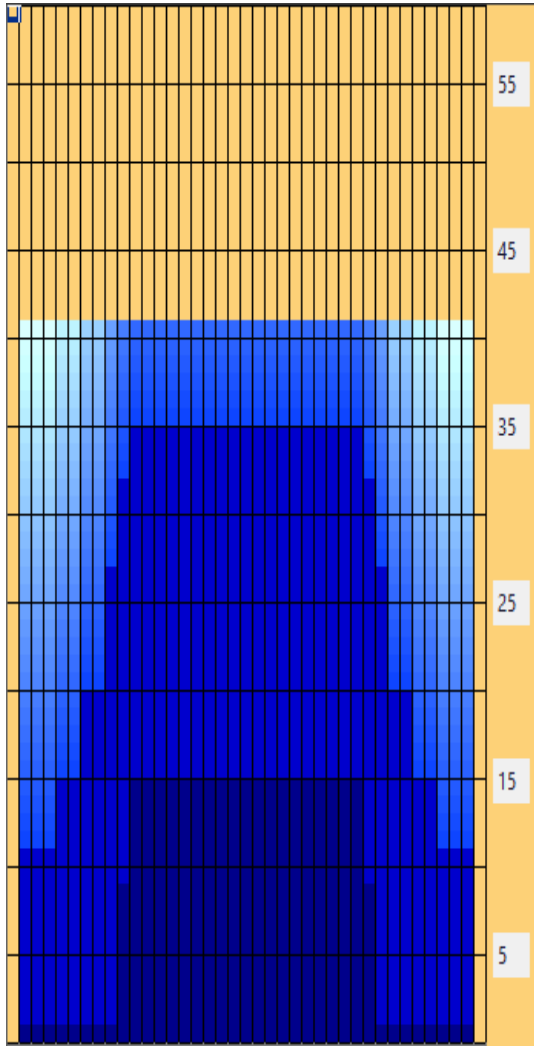

ELITE BOWLERS TOUR

Mars 41'

EBT Classification: ***Planet Pattern***

Pattern Volume: ***26.75mL @ 50µL***

Ratio: ***3.75 to 1***

Design Year: ***2016***

Description: Average length modified house pattern

Characteristics: Symmetrical medium-high volume oil pattern

Recommended Attack Area: Second arrow

Recommended Delivery Speed: Moderately Fast

Equipment: Medium aggressive balls with length

Scoring Potential: Medium to High

Difficulty: Moderate

The EBT Mars 41' pattern is an average length EBT proprietary pattern with a symmetrical design. Mars bridges the gap between the complexity of the EBT GoldDigger and the simplicity of the EBT Milky Way. However, bowlers should be mindful that while Mars has house shot characteristics, it is not. With a ratio of only 3.75 to 1, it is much closer to a sport pattern than it is a typical house shot. Mars places a premium on making consistent shots, but the shots only require bowlers to accurately hit a typical house pattern line (usually around second arrow). Therefore, errant shots become unpredictable, and the further outside one plays, the less oil they will find. Remember, you as the bowler are ultimately responsible for choosing the right equipment and playing the lanes as they allow you to play them! This is only a reference guide, not an answer key! Good luck!