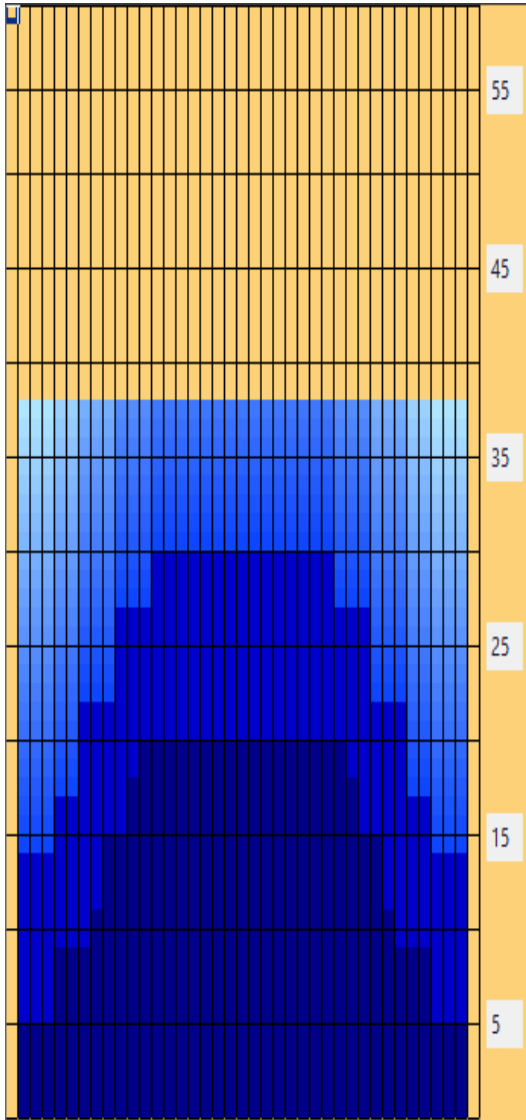

ELITE BOWLERS TOUR

Free Loader 38'

EBT Classification: **User Pattern**

Pattern Volume: **28.50mL @ 50 μ L**

Ratio: **2.17 to 1**

Design Year: **2010**

Description: *Short symmetrical sport design*

Characteristics: *Medium volume oil pattern*

Recommended Attack Area: *Gutter to first arrow*

Recommended Delivery Speed: *Fast*

Equipment: *Weak or polished surfaced balls*

Scoring Potential: *Low-Medium* Difficulty: *Hard*

The EBT Free Loader 38' Pattern is one of the shorter EBT proprietary patterns. At 38 feet, bowlers will naturally want to play around second arrow. **This should be avoided!** The Free Loader has high volumes of oil in the middle boards, but its shortened length will cause an over-under reaction if bowlers venture too far inside and away from first arrow. The Free Loader does allow for multiple attack lines, but bowlers have to choose between either playing deep or along the gutter. Anything else; you're in for a long day. One characteristic of this pattern is that it changes very quickly. Don't get too comfortable staying in one place too long. Also, when bowlers change their target, the pattern has larger jumps between oil loads. This means a one board move inside may also be adding 5-6 feet of oil length or visa versa. Throw plastic at your spares and stay ahead of the carry down that will occur. Read what the lanes and your equipment is telling you! You are responsible for playing the lanes as they allow you to play them! This is only a reference guide, not the answer key.