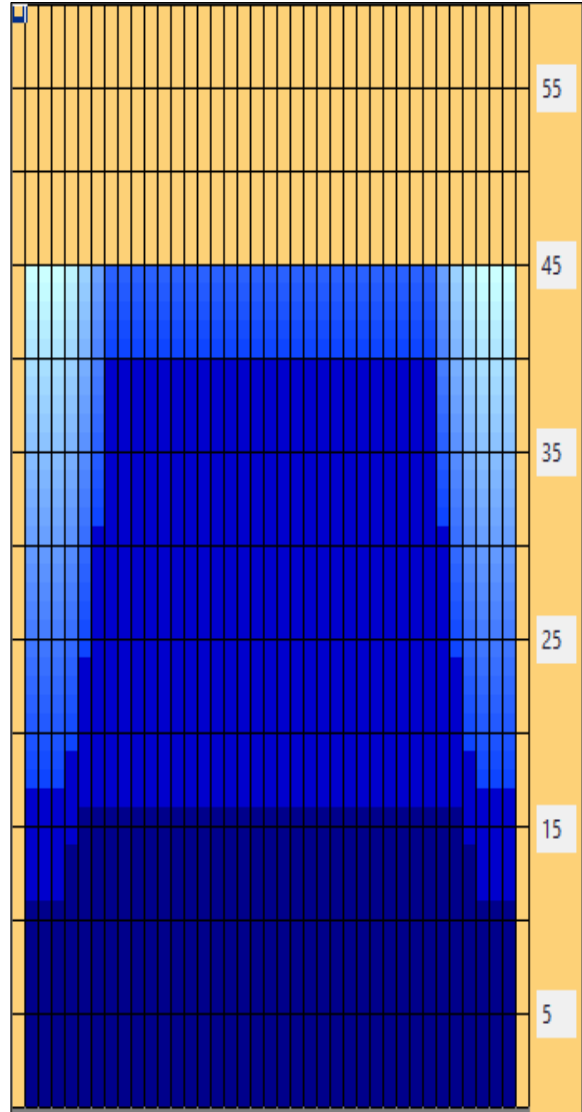

Elite Bowlers Tour Neptune 45'

Oil Pattern Distance: 45 Feet **Reverse Brush Drop:** 45 Feet **Oil Per Board:** 50 uL
Forward Oil Total: 15.95 mL **Reverse Oil Total:** 12.75 mL **Volume Oil Total:** 28.7 mL
Forward Boards Crossed: 319 Boards **Reverse Boards Crossed:** 255 Boards **Total Boards Crossed:** 574 Boards

	Start	Stop	Loads	Mics	Speed	Crossed	Start	End	Feet	T.Oil
1	2L	2R	7	50	14	259	0.0	11.9	11.9	12950
2	5L	5R	1	50	18	31	11.9	14.4	2.5	1550
3	6L	6R	1	50	18	29	14.4	16.9	2.5	1450
4	2L	2R	0	50	26	0	16.9	31.0	14.1	0
5	2L	2R	0	50	30	0	31.0	45.0	14.0	0

Conditioner:
Type In or Select One

Forward

Reverse

Combined

Buff

Navigation: Forward Reverse More

	Start	Stop	Loads	Mics	Speed	Crossed	Start	End	Feet	T.Oil
1	2L	2R	0	40	30	0	45.0	40.0	-5.0	0
2	8L	8R	3	50	22	75	40.0	30.7	-9.3	3750
3	7L	7R	2	50	22	54	30.7	24.5	-6.2	2700
4	6L	6R	2	50	18	58	24.5	19.4	-5.1	2900
5	5L	5R	1	50	18	31	19.4	16.9	-2.5	1550
6	2L	2R	1	50	18	37	16.9	14.4	-2.5	1850
7	2L	2R	0	50	14	0	14.4	0.0	-14.4	0

Navigation: Forward Reverse More

Item	3L-7L:18L-18R	8L-12L:18L-18R	13L-17L:18L-18R	18L-18R:17R-13R	18L-18R:12R-8R	18L-18R:7R-3R
Description	Outside Track:Middle	Middle Track:Middle	Inside Track:Middle	Middle: Inside Track	Middle:Middle Track	Middle:Outside Track
Track Zone Ratio	1.67	1	1	1	1	1.67