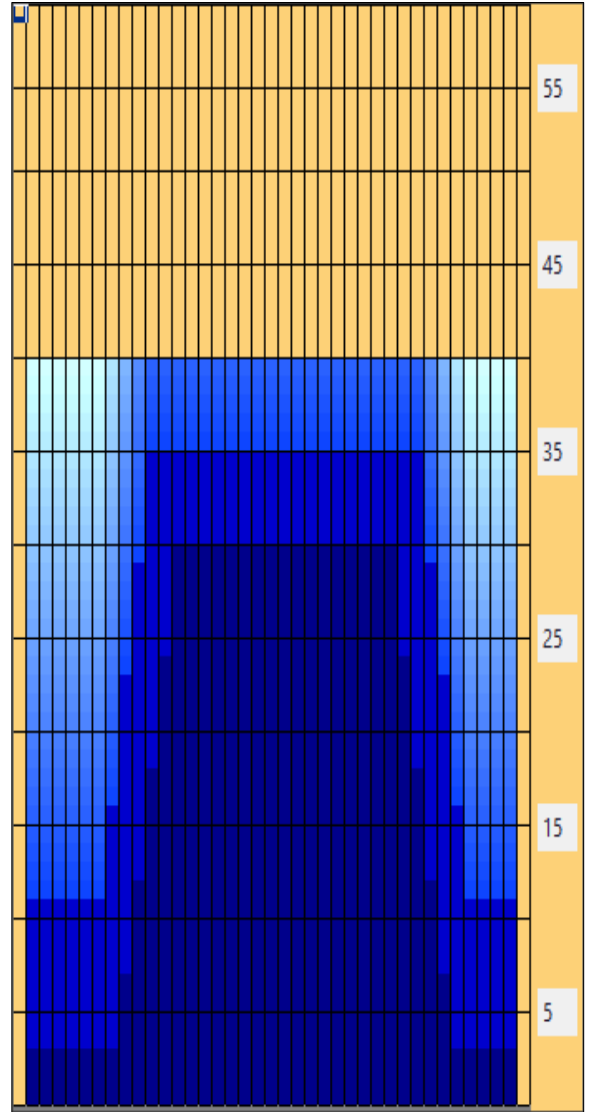

Elite Bowlers Tour Milky Way 40'

Oil Pattern Distance: 40 Feet   **Reverse Brush Drop:** 40 Feet   **Oil Per Board:** 50 uL
Forward Oil Total: 16.05 mL   **Reverse Oil Total:** 11.45 mL   **Volume Oil Total:** 27.5 mL
Forward Boards Crossed: 321 Boards   **Reverse Boards Crossed:** 229 Boards   **Total Boards Crossed:** 550 Boards

	Start	Stop	Loads	Mics	Speed	Crossed	Start	End	Feet	T.Oil
1	2L	2R	3	50	14	111	0.0	3.9	3.9	5550
2	9L	7R	2	50	14	50	3.9	7.8	3.9	2500
3	10L	8R	2	50	18	46	7.8	12.9	5.1	2300
4	11L	9R	2	50	18	42	12.9	18.0	5.1	2100
5	12L	10R	2	50	22	38	18.0	24.2	6.2	1900
6	13L	11R	2	50	22	34	24.2	30.4	6.2	1700
7	2L	2R	0	50	26	0	30.4	32.0	1.6	0
8	2L	2R	0	50	30	0	32.0	40.0	8.0	0

Navigation: Forward Reverse More

	Start	Stop	Loads	Mics	Speed	Crossed	Start	End	Feet	T.Oil
1	2L	2R	0	50	30	0	40.0	35.0	-5.0	0
2	11L	9R	2	50	22	42	35.0	28.8	-6.2	2100
3	10L	8R	2	50	22	46	28.8	22.6	-6.2	2300
4	9L	7R	2	50	22	50	22.6	16.4	-6.2	2500
5	8L	6R	2	50	18	54	16.4	11.3	-5.1	2700
6	2L	2R	1	50	14	37	11.3	9.4	-1.9	1850
7	2L	2R	0	50	10	0	9.4	0.0	-9.4	0

Navigation: Forward Reverse More

Conditioner:
Type In or Select One

- Forward
- Reverse
- Combined
- Buff