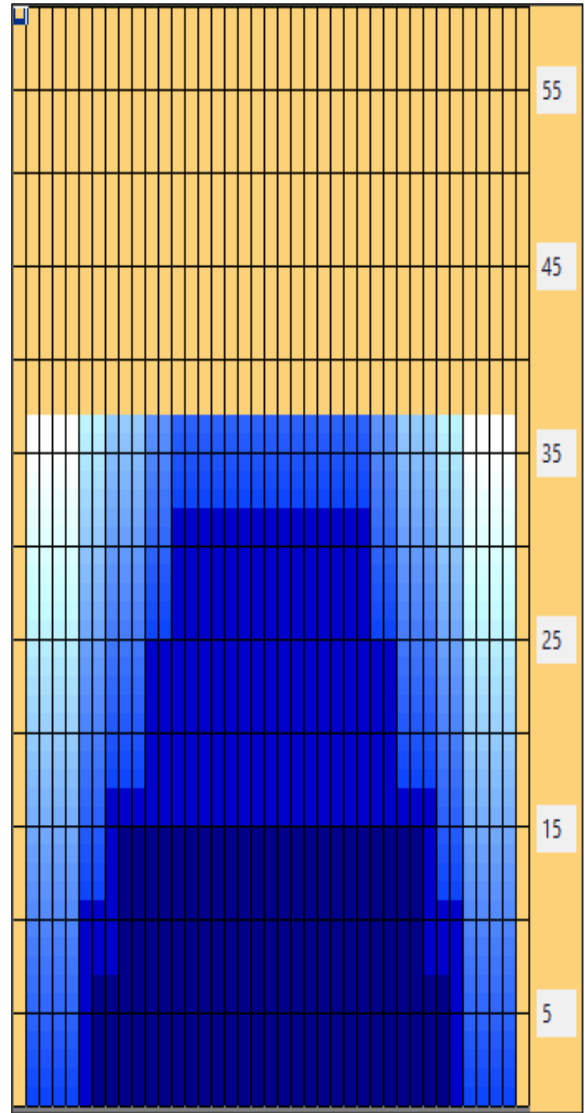

Elite Bowlers Tour Mercury 37'

Oil Pattern Distance:	37 Feet	Reverse Brush Drop:	37 Feet	Oil Per Board:	50 uL
Forward Oil Total:	9.35 mL	Reverse Oil Total:	11 mL	Volume Oil Total:	20.35 mL
Forward Boards Crossed:	187 Boards	Reverse Boards Crossed:	220 Boards	Total Boards Crossed:	407 Boards

	Start	Stop	Loads	Mics	Speed	Crossed	Start	End	Feet	T.Oil
1	2L	2R	1	50	14	37	0.0	0.0	0.0	1850
2	7L	7R	3	50	18	81	0.0	7.6	7.6	4050
3	9L	9R	3	50	18	69	7.6	15.2	7.6	3450
4	2L	2R	0	50	18	0	15.2	23.0	7.8	0
5	2L	2R	0	50	22	0	23.0	32.0	9.0	0
6	2L	2R	0	50	30	0	32.0	37.0	5.0	0

Conditioner:
Type In or Select One

Forward

Reverse

Combined

Buff

	Start	Stop	Loads	Mics	Speed	Crossed	Start	End	Feet	T.Oil
1	2L	2R	0	40	30	0	37.0	32.0	-5.0	0
2	13L	13R	2	50	26	30	32.0	24.7	-7.3	1500
3	11L	11R	3	50	18	57	24.7	17.1	-7.6	2850
4	8L	8R	3	50	14	75	17.1	11.2	-5.9	3750
5	6L	6R	2	50	10	58	11.2	8.4	-2.8	2900
6	2L	2R	0	50	10	0	8.4	0.0	-8.4	0

Item	3L-7L:18L-18R	8L-12L:18L-18R	13L-17L:18L-18R	18L-18R:17R-13R	18L-18R:12R-8R	18L-18R:7R-3R
Description	Outside Track:Middle	Middle Track:Middle	Inside Track:Middle	Middle: Inside Track	Middle:Middle Track	Middle:Outside Track
Track Zone Ratio	7.08	1.35	1	1	1.35	7.08