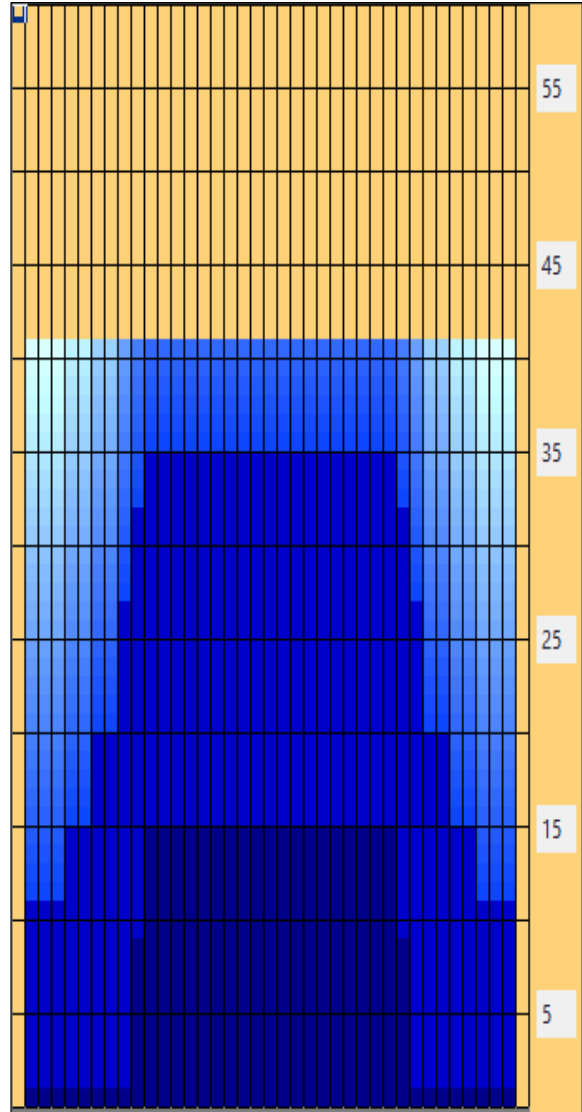

Elite Bowlers Tour Mars 41'

Oil Pattern Distance: 41 Feet   **Reverse Brush Drop:** 41 Feet   **Oil Per Board:** 50 uL
Forward Oil Total: 10.75 mL   **Reverse Oil Total:** 16 mL   **Volume Oil Total:** 26.75 mL
Forward Boards Crossed: 215 Boards   **Reverse Boards Crossed:** 320 Boards   **Total Boards Crossed:** 535 Boards

	Start	Stop	Loads	Mics	Speed	Crossed	Start	End	Feet	T.Oil
1	2L	2R	2	50	14	74	0.0	1.9	1.9	3700
2	10L	10R	4	50	14	84	1.9	9.8	7.9	4200
3	11L	11R	3	50	14	57	9.8	15.7	5.9	2850
4	2L	2R	0	50	18	0	15.7	17.0	1.3	0
5	2L	2R	0	50	22	0	17.0	29.0	12.0	0
6	2L	2R	0	50	26	0	29.0	41.0	12.0	0

⏪ ⏩ ⏴ ⏵ Forward Reverse More

	Start	Stop	Loads	Mics	Speed	Crossed	Start	End	Feet	T.Oil
1	2L	2R	0	40	30	0	41.0	35.0	-6.0	0
2	11L	11R	1	50	18	19	35.0	32.5	-2.5	950
3	10L	10R	2	50	18	42	32.5	27.4	-5.1	2100
4	9L	9R	3	50	18	69	27.4	19.8	-7.6	3450
5	7L	7R	2	50	18	54	19.8	14.7	-5.1	2700
6	5L	5R	2	50	14	62	14.7	10.8	-3.9	3100
7	2L	2R	2	50	14	74	10.8	6.9	-3.9	3700
8	2L	2R	0	50	14	0	6.9	0.0	-6.9	0

⏪ ⏩ ⏴ ⏵ Forward Reverse More

Conditioner:
Type In or Select One

- Forward
- Reverse
- Combined
- Buff