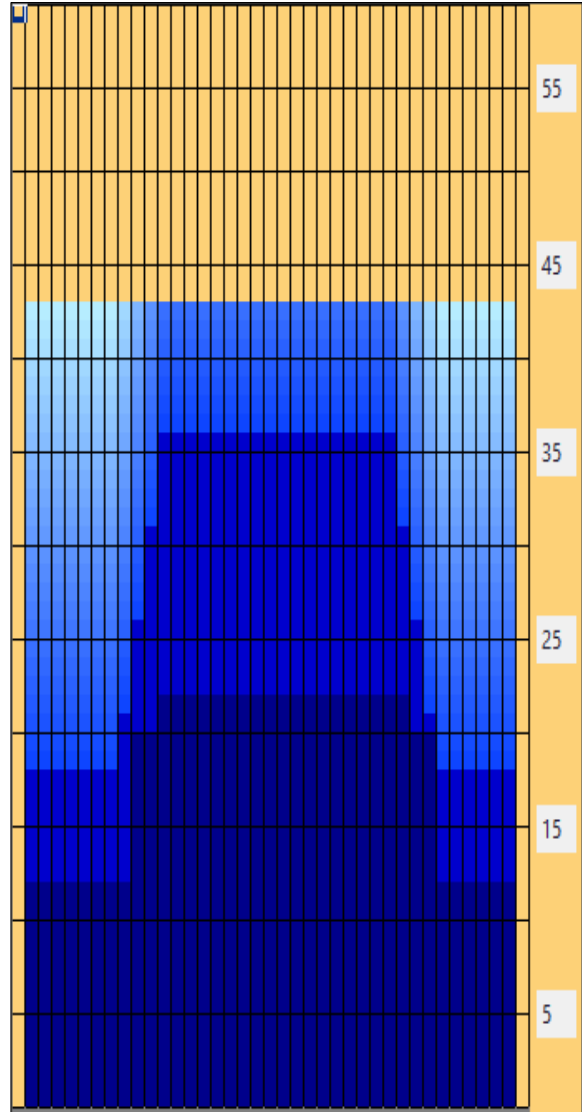

Elite Bowlers Tour Jupiter 43'

Oil Pattern Distance: 43 Feet **Reverse Brush Drop:** 43 Feet **Oil Per Board:** 50 uL
Forward Oil Total: 15.5 mL **Reverse Oil Total:** 10.9 mL **Volume Oil Total:** 26.4 mL
Forward Boards Crossed: 310 Boards **Reverse Boards Crossed:** 218 Boards **Total Boards Crossed:** 528 Boards

	Start	Stop	Loads	Mics	Speed	Crossed	Start	End	Feet	T.Oil
1	2L	2R	6	50	18	222	0.0	12.7	12.7	11100
2	10L	8R	3	50	18	69	12.7	20.3	7.6	3450
3	12L	10R	1	50	18	19	20.3	22.8	2.5	950
4	2L	2R	0	50	26	0	22.8	34.0	11.2	0
5	2L	2R	0	50	30	0	34.0	43.0	9.0	0

Conditioner:
Type In or Select One

- Forward
- Reverse
- Combined
- Buff

	Start	Stop	Loads	Mics	Speed	Crossed	Start	End	Feet	T.Oil
1	2L	2R	0	40	30	0	43.0	36.0	-7.0	0
2	12L	11R	2	50	18	36	36.0	30.9	-5.1	1800
3	11L	10R	2	50	18	40	30.9	25.8	-5.1	2000
4	10L	9R	2	50	18	44	25.8	20.7	-5.1	2200
5	9L	8R	1	50	18	24	20.7	18.2	-2.5	1200
6	2L	2R	1	50	18	37	18.2	15.7	-2.5	1850
7	2L	2R	1	50	18	37	15.7	13.2	-2.5	1850
8	2L	2R	0	50	14	0	13.2	0.0	-13.2	0

Item	3L-7L:18L-18R	8L-12L:18L-18R	13L-17L:18L-18R	18L-18R:17R-13R	18L-18R:12R-8R	18L-18R:7R-3R
Description	Outside Track:Middle	Middle Track:Middle	Inside Track:Middle	Middle: Inside Track	Middle:Middle Track	Middle:Outside Track
Track Zone Ratio	2.38	1.44	1	1	1.17	2.38