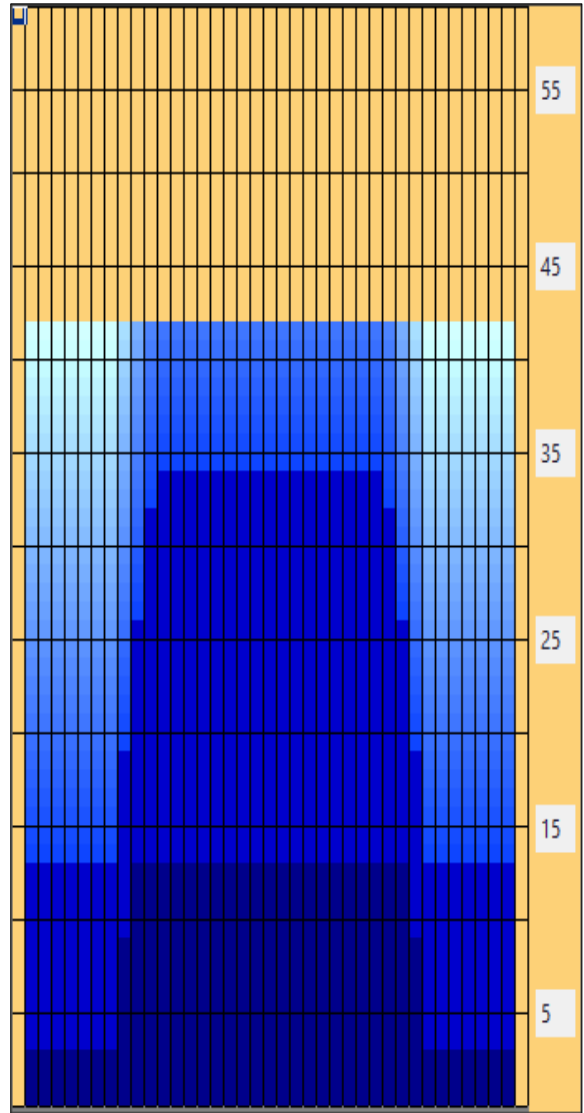

Elite Bowlers Tour Gold Digger 42'

Oil Pattern Distance: 42 Feet   **Reverse Brush Drop:** 42 Feet   **Oil Per Board:** 50 uL
Forward Oil Total: 11.1 mL   **Reverse Oil Total:** 16.75 mL   **Volume Oil Total:** 27.85 mL
Forward Boards Crossed: 222 Boards   **Reverse Boards Crossed:** 335 Boards   **Total Boards Crossed:** 557 Boards

	Start	Stop	Loads	Mics	Speed	Crossed	Start	End	Feet	T.Oil
1	2L	2R	3	50	14	111	0.0	3.9	3.9	5550
2	9L	9R	3	50	14	69	3.9	9.8	5.9	3450
3	10L	10R	2	50	14	42	9.8	13.7	3.9	2100
4	2L	2R	0	50	18	0	13.7	18.0	4.3	0
5	2L	2R	0	50	22	0	18.0	34.0	16.0	0
6	2L	2R	0	50	26	0	34.0	42.0	8.0	0

	Start	Stop	Loads	Mics	Speed	Crossed	Start	End	Feet	T.Oil
1	2L	2R	0	50	30	0	42.0	34.0	-8.0	0
2	12L	12R	1	50	18	17	34.0	31.5	-2.5	850
3	11L	11R	2	50	18	38	31.5	26.4	-5.1	1900
4	10L	10R	3	50	18	63	26.4	18.8	-7.6	3150
5	9L	9R	3	50	14	69	18.8	12.9	-5.9	3450
6	2L	2R	2	50	14	74	12.9	9.0	-3.9	3700
7	2L	2R	2	50	14	74	9.0	5.1	-3.9	3700
8	2L	2R	0	50	14	0	5.1	0.0	-5.1	0

Conditioner: Ice

Forward

Reverse

Combined

Buff