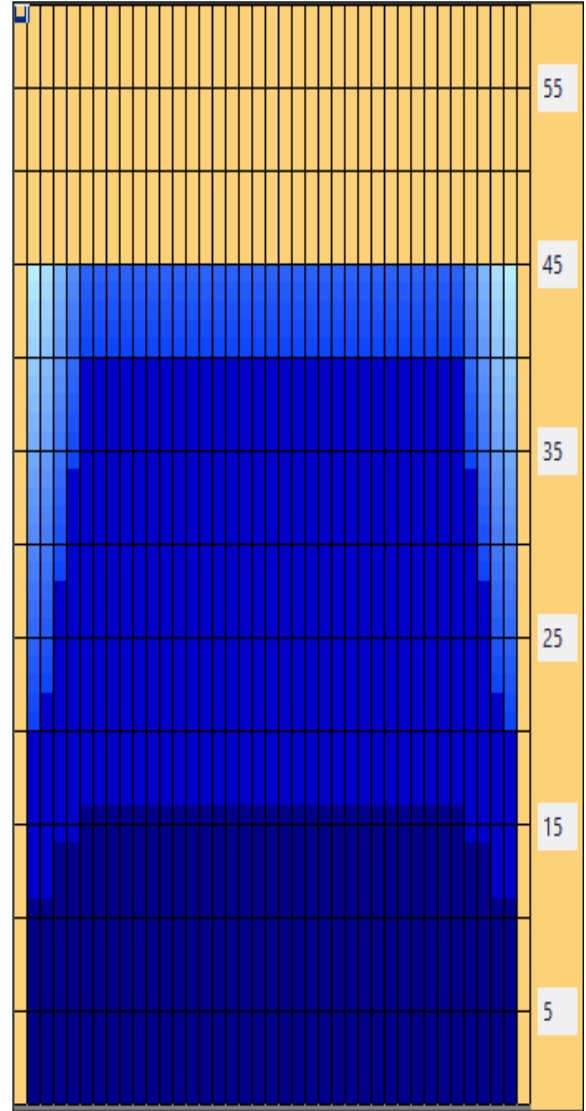

Elite Bowlers Tour Neptune 45'

Oil Pattern Distance:	45 Feet	Reverse Brush Drop:	45 Feet	Oil Per Board:	50 uL
Forward Oil Total:	16.05 mL	Reverse Oil Total:	12.9 mL	Volume Oil Total:	28.95 mL
Forward Boards Crossed:	321 Boards	Reverse Boards Crossed:	258 Boards	Total Boards Crossed:	579 Boards

	Start	Stop	Loads	Mics	Speed	Crossed	Start	End	Feet	T.Oil
1	2L	2R	7	50	14	259	0.0	11.9	11.9	12950
2	4L	4R	1	50	18	33	11.9	14.4	2.5	1650
3	6L	6R	1	50	18	29	14.4	16.9	2.5	1450
4	2L	2R	0	50	26	0	16.9	31.0	14.1	0
5	2L	2R	0	50	30	0	31.0	45.0	14.0	0

Navigation: Forward Reverse More

	Start	Stop	Loads	Mics	Speed	Crossed	Start	End	Feet	T.Oil
1	2L	2R	0	40	30	0	45.0	40.0	-5.0	0
2	6L	6R	2	50	22	58	40.0	33.8	-6.2	2900
3	5L	5R	2	50	22	62	33.8	27.6	-6.2	3100
4	4L	4R	2	50	18	66	27.6	22.5	-5.1	3300
5	3L	3R	1	50	18	35	22.5	20.0	-2.5	1750
6	2L	2R	1	50	18	37	20.0	17.5	-2.5	1850
7	2L	2R	0	50	14	0	17.5	0.0	-17.5	0

Navigation: Forward Reverse More

Conditioner:
Type In or Select One

- Forward
- Reverse
- Combined
- Buff