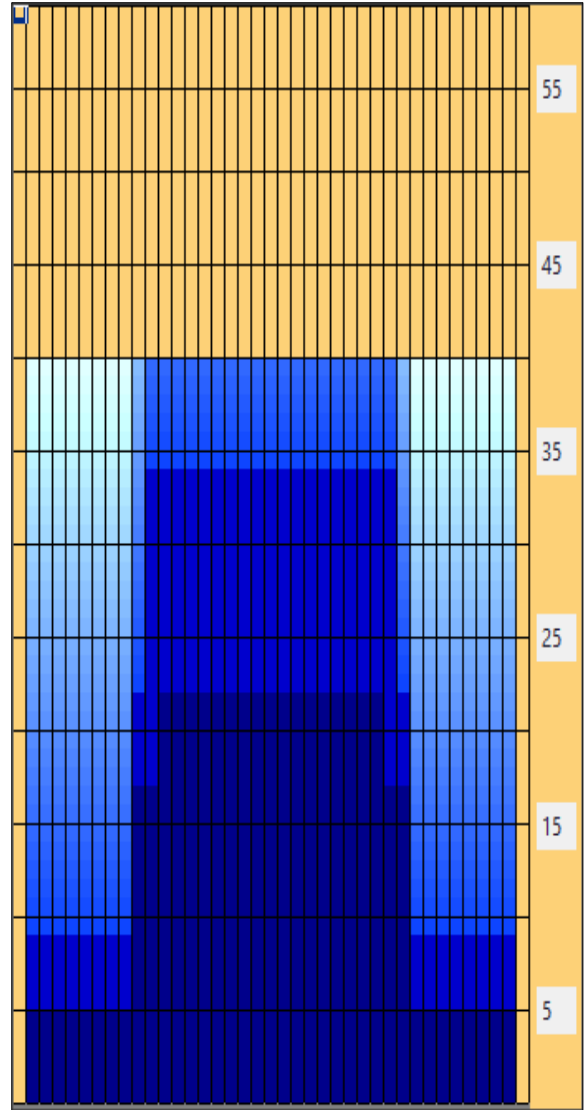

EBT MILKY WAY 40'

Oil Pattern Distance:	40 Feet	Reverse Brush Drop:	40 Feet	Oil Per Board:	50 uL
Forward Oil Total:	12.5 mL	Reverse Oil Total:	12.75 mL	Volume Oil Total:	25.25 mL
Forward Boards Crossed:	250 Boards	Reverse Boards Crossed:	255 Boards	Total Boards Crossed:	505 Boards

	Start	Stop	Loads	Mics	Speed	Crossed	Start	End	Feet	T.Oil
1	2L	2R	3	50	18	111	0.0	5.1	5.1	5550
2	10L	10R	5	50	18	105	5.1	17.8	12.7	5250
3	12L	12R	2	50	18	34	17.8	22.9	5.1	1700
4	2L	2R	0	50	18	0	22.9	25.0	2.1	0
5	2L	2R	0	50	22	0	25.0	32.0	7.0	0
6	2L	2R	0	50	30	0	32.0	40.0	8.0	0

Conditioner:
Type In or Select One

Forward

Reverse

Combined

Buff

	Start	Stop	Loads	Mics	Speed	Crossed	Start	End	Feet	T.Oil
1	2L	2R	0	50	30	0	40.0	34.0	-6.0	0
2	11L	11R	4	50	22	76	34.0	21.6	-12.4	3800
3	10L	10R	5	50	18	105	21.6	8.9	-12.7	5250
4	2L	2R	2	50	14	74	8.9	5.0	-3.9	3700
5	2L	2R	0	50	14	0	5.0	0.0	-5.0	0

Item	3L-7L:18L-18R	8L-12L:18L-18R	13L-17L:18L-18R	18L-18R:17R-13R	18L-18R:12R-8R	18L-18R:7R-3R
Description	Outside Track:Middle	Middle Track:Middle	Inside Track:Middle	Middle: Inside Track	Middle:Middle Track	Middle:Outside Track
Track Zone Ratio	4.2	1.62	1	1	1.62	4.2